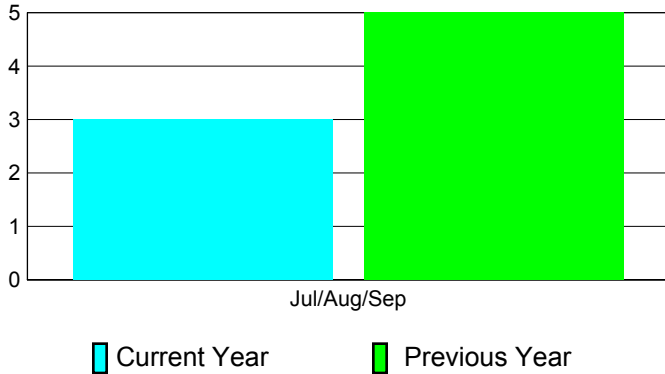

Comparison of Club Gain/Loss

Current Year Compared to the Previous Year