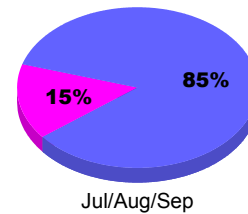

Gender Comparison 2011-2012