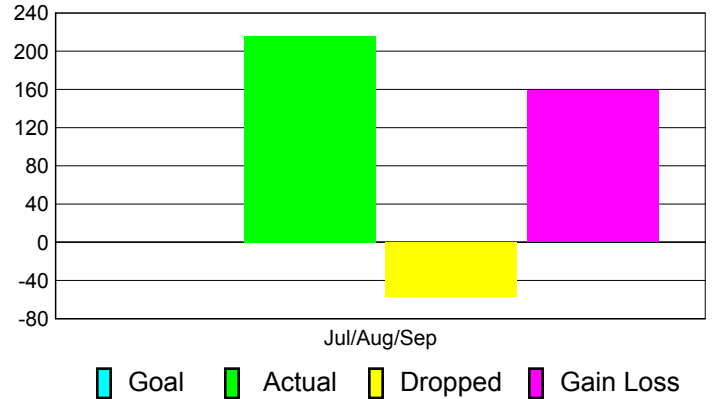

### YTD Status Quo Clubs 2011-2012

Status Quo Clubs Compared to Status Quo Members

## MEMBERSHIP

**Membership Results**  
2011-2012

**Membership**  
2010-2011

Month	Net Memb Goal	Actual New Memb	Actual Dropped Memb	Gain/Loss of Memb	Gain/Loss of Memb
Jul/Aug/Sep		216	-57	159	182
<b>Totals</b>		<b>216</b>	<b>-57</b>	<b>159</b>	<b>182</b>

### Membership Results 2011-2012

Goal, New, Dropped, Gain/Loss

### Comparison of Membership Gain/Loss

Current Year Compared to the Previous Year