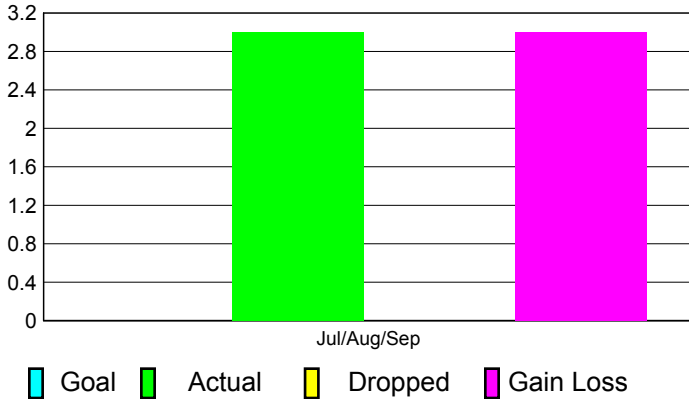

## CLUBS

**Club Results**  
2011-2012

**Clubs**  
2010-2011

Month	New Club Goal	Actual New Clubs	Actual Dropped Clubs	Gain/Loss of Clubs	Gain/Loss of Clubs
Jul/Aug/Sep		3	0	3	5
<b>Totals</b>		<b>3</b>	<b>0</b>	<b>3</b>	<b>5</b>

### Club Results 2011-2012

Goal, New, Dropped, Gain/Loss

### Comparison of Club Gain/Loss

Current Year Compared to the Previous Year